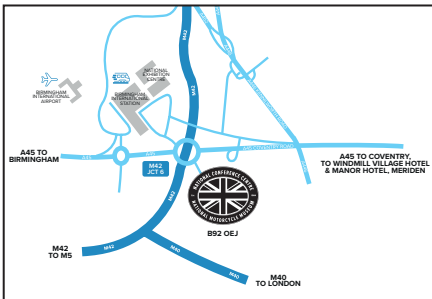

Introducing FREE electric car charging points

at the National Conference Centre

We have FREE **Universal** and **Tesla** charging stations at the National Conference Centre. We are located on **Junction 6** of the **M42**, 5 minutes from Birmingham International train station.

Enjoy the largest collection of British heritage motorcycles in the world at the **National Motorcycle Museum**, or try some of the delicious meals at our restaurant while you re-charge.